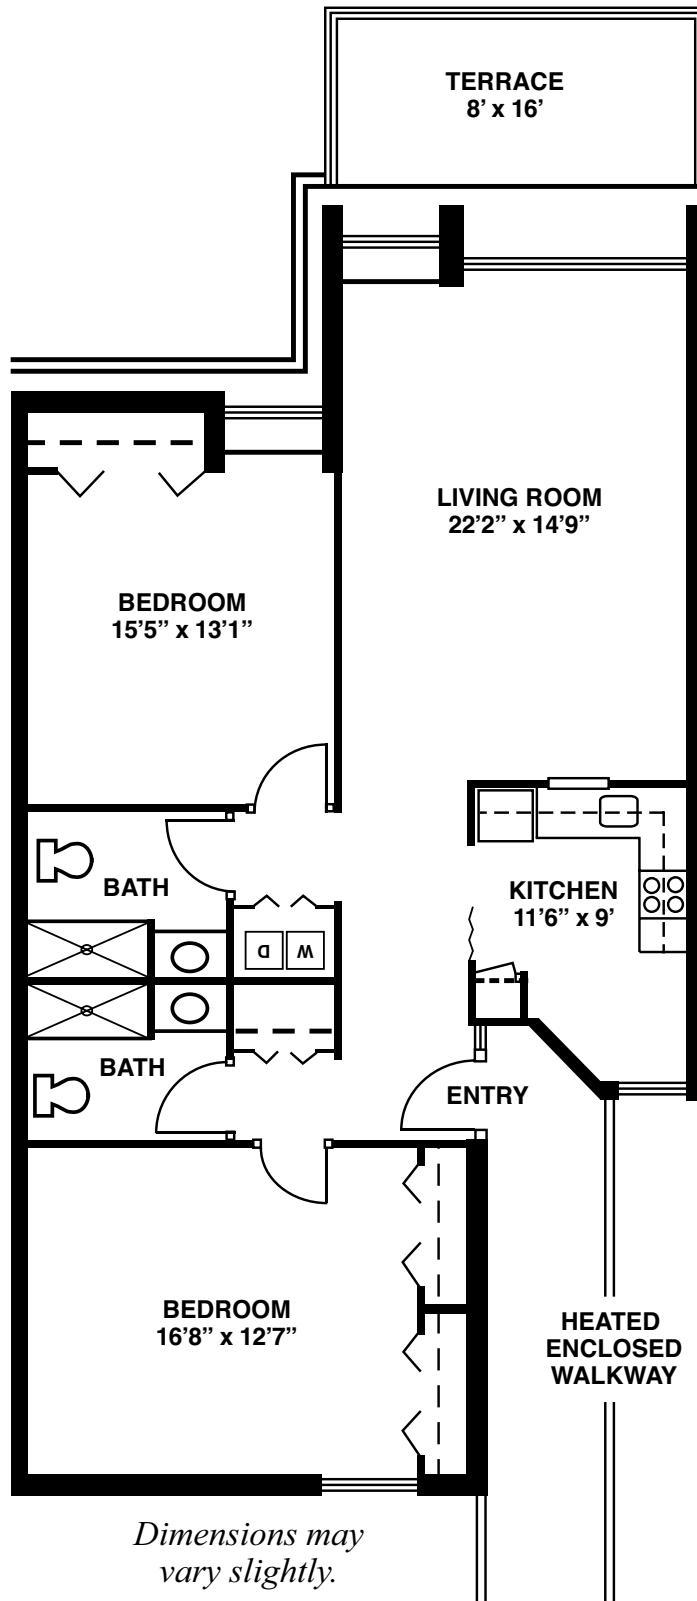

Two Bedroom West Country House

Type A

1,320 sq.ft

3500 West Chester Pike, Newtown Square, PA 19073 • (610) 359-4438 • www.dunwoody.org