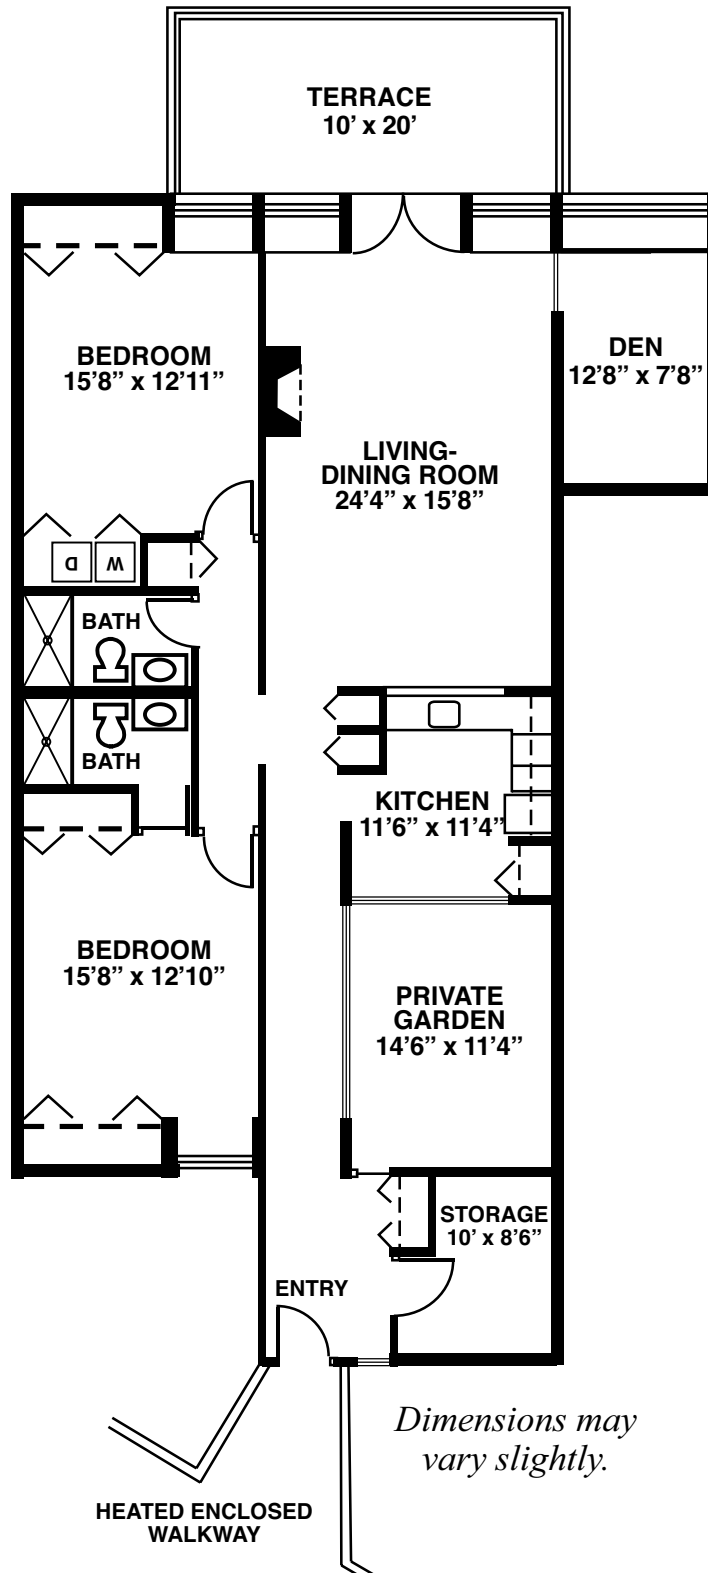

# Two Bedroom East Country House

Type B

1,750 sq.ft

*Dimensions may  
vary slightly.*

3500 West Chester Pike, Newtown Square, PA 19073 • (610) 359-4438 • [www.dunwoody.org](http://www.dunwoody.org)