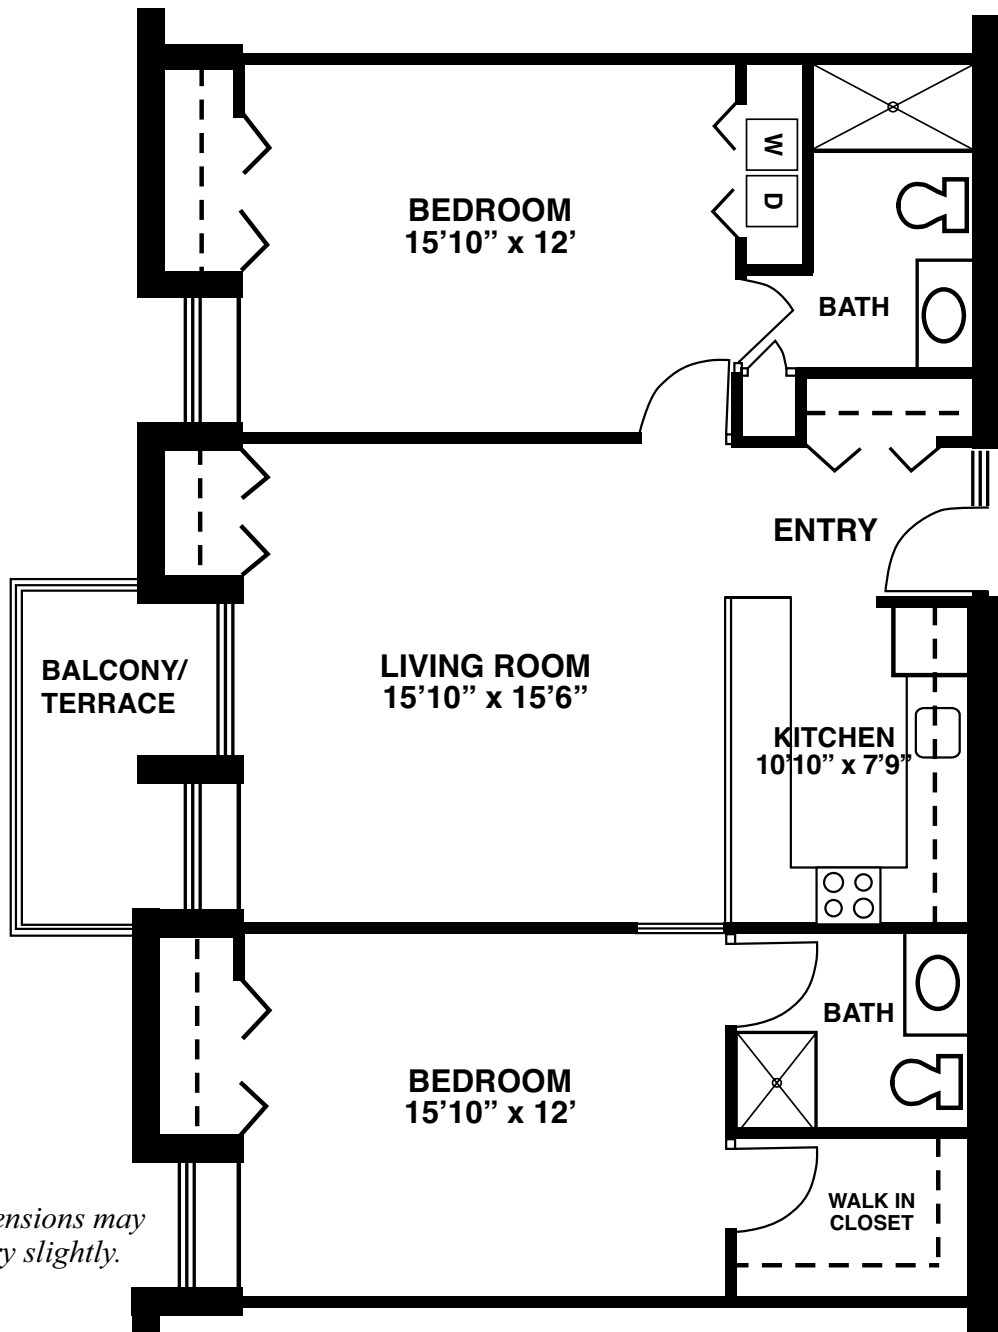

# Two Bedroom Apartment

Type A

1,050 sq.ft

*Dimensions may vary slightly.*

3500 West Chester Pike, Newtown Square, PA 19073 • (610) 359-4438 • [www.dunwoody.org](http://www.dunwoody.org)