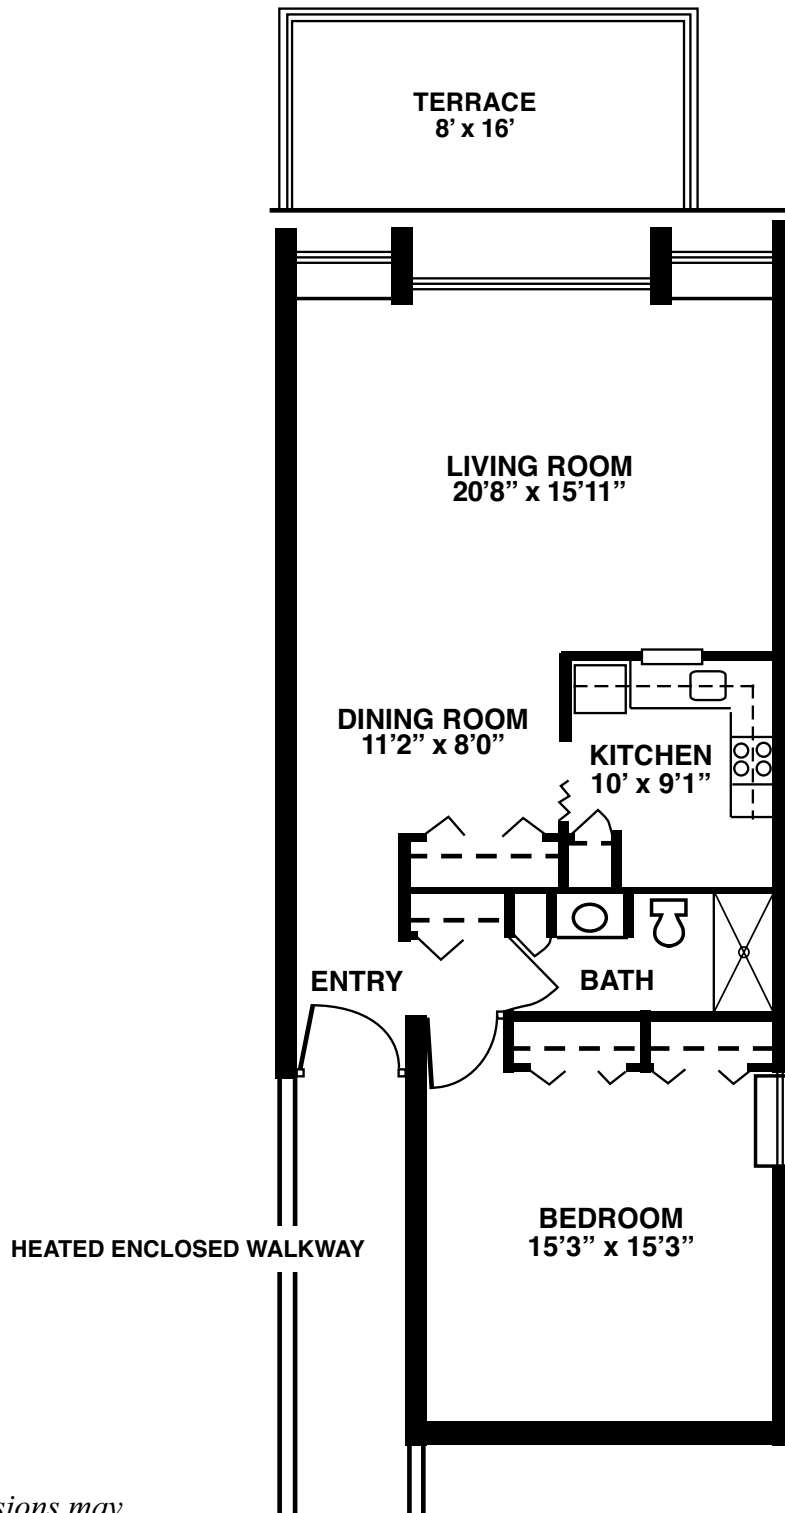

# One Bedroom West Country House

950 sq.ft

*Dimensions may vary slightly.*

3500 West Chester Pike, Newtown Square, PA 19073 • (610) 359-4438 • [www.dunwoody.org](http://www.dunwoody.org)