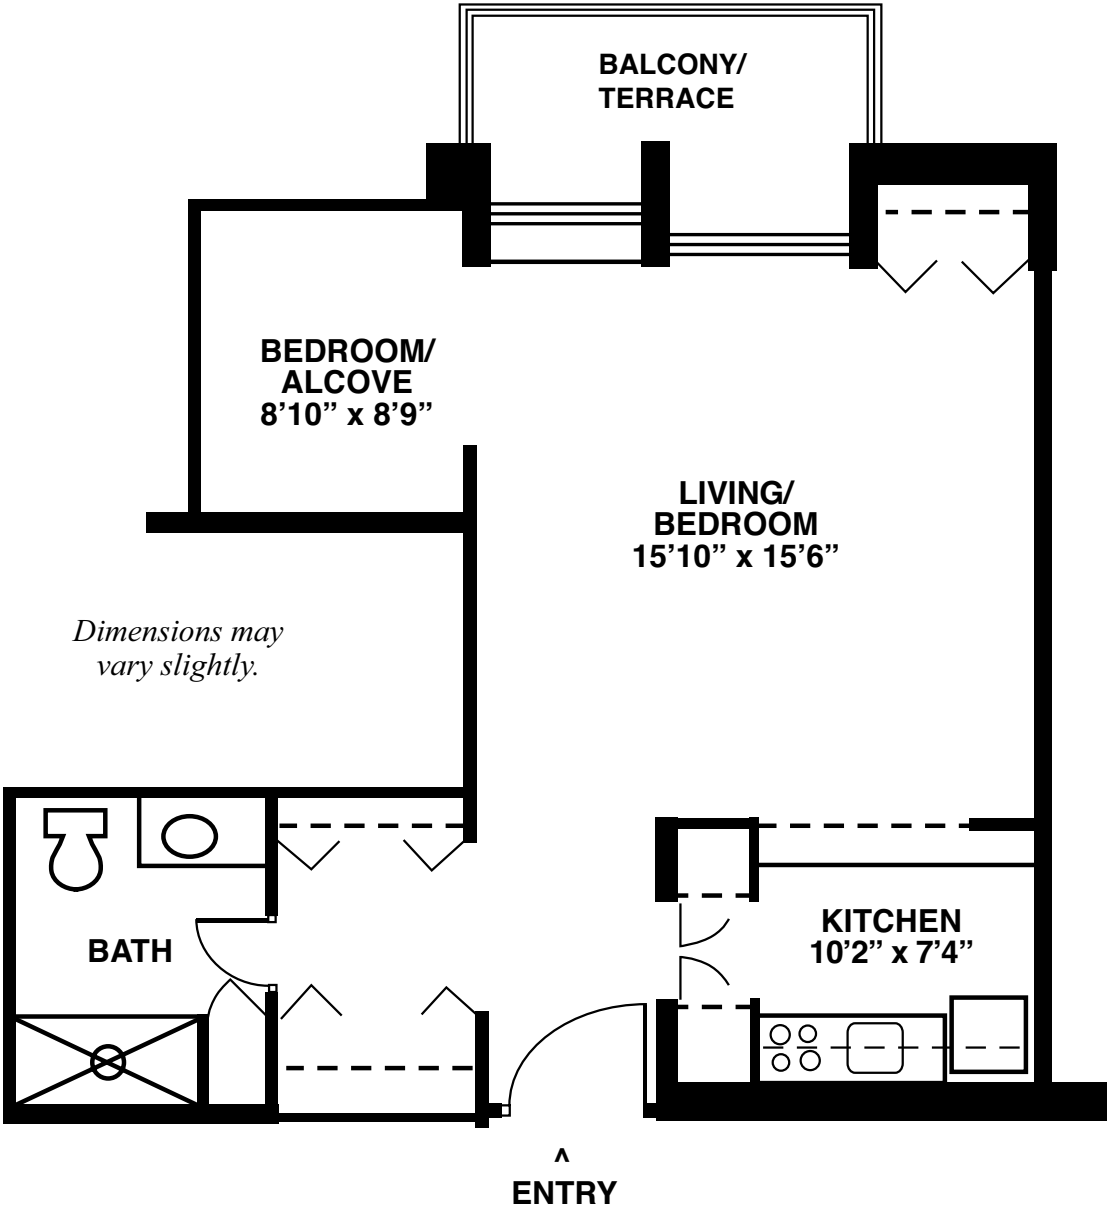

# Junior Apartment

620 sq.ft

3500 West Chester Pike, Newtown Square, PA 19073 • (610) 359-4438 • [www.dunwoody.org](http://www.dunwoody.org)